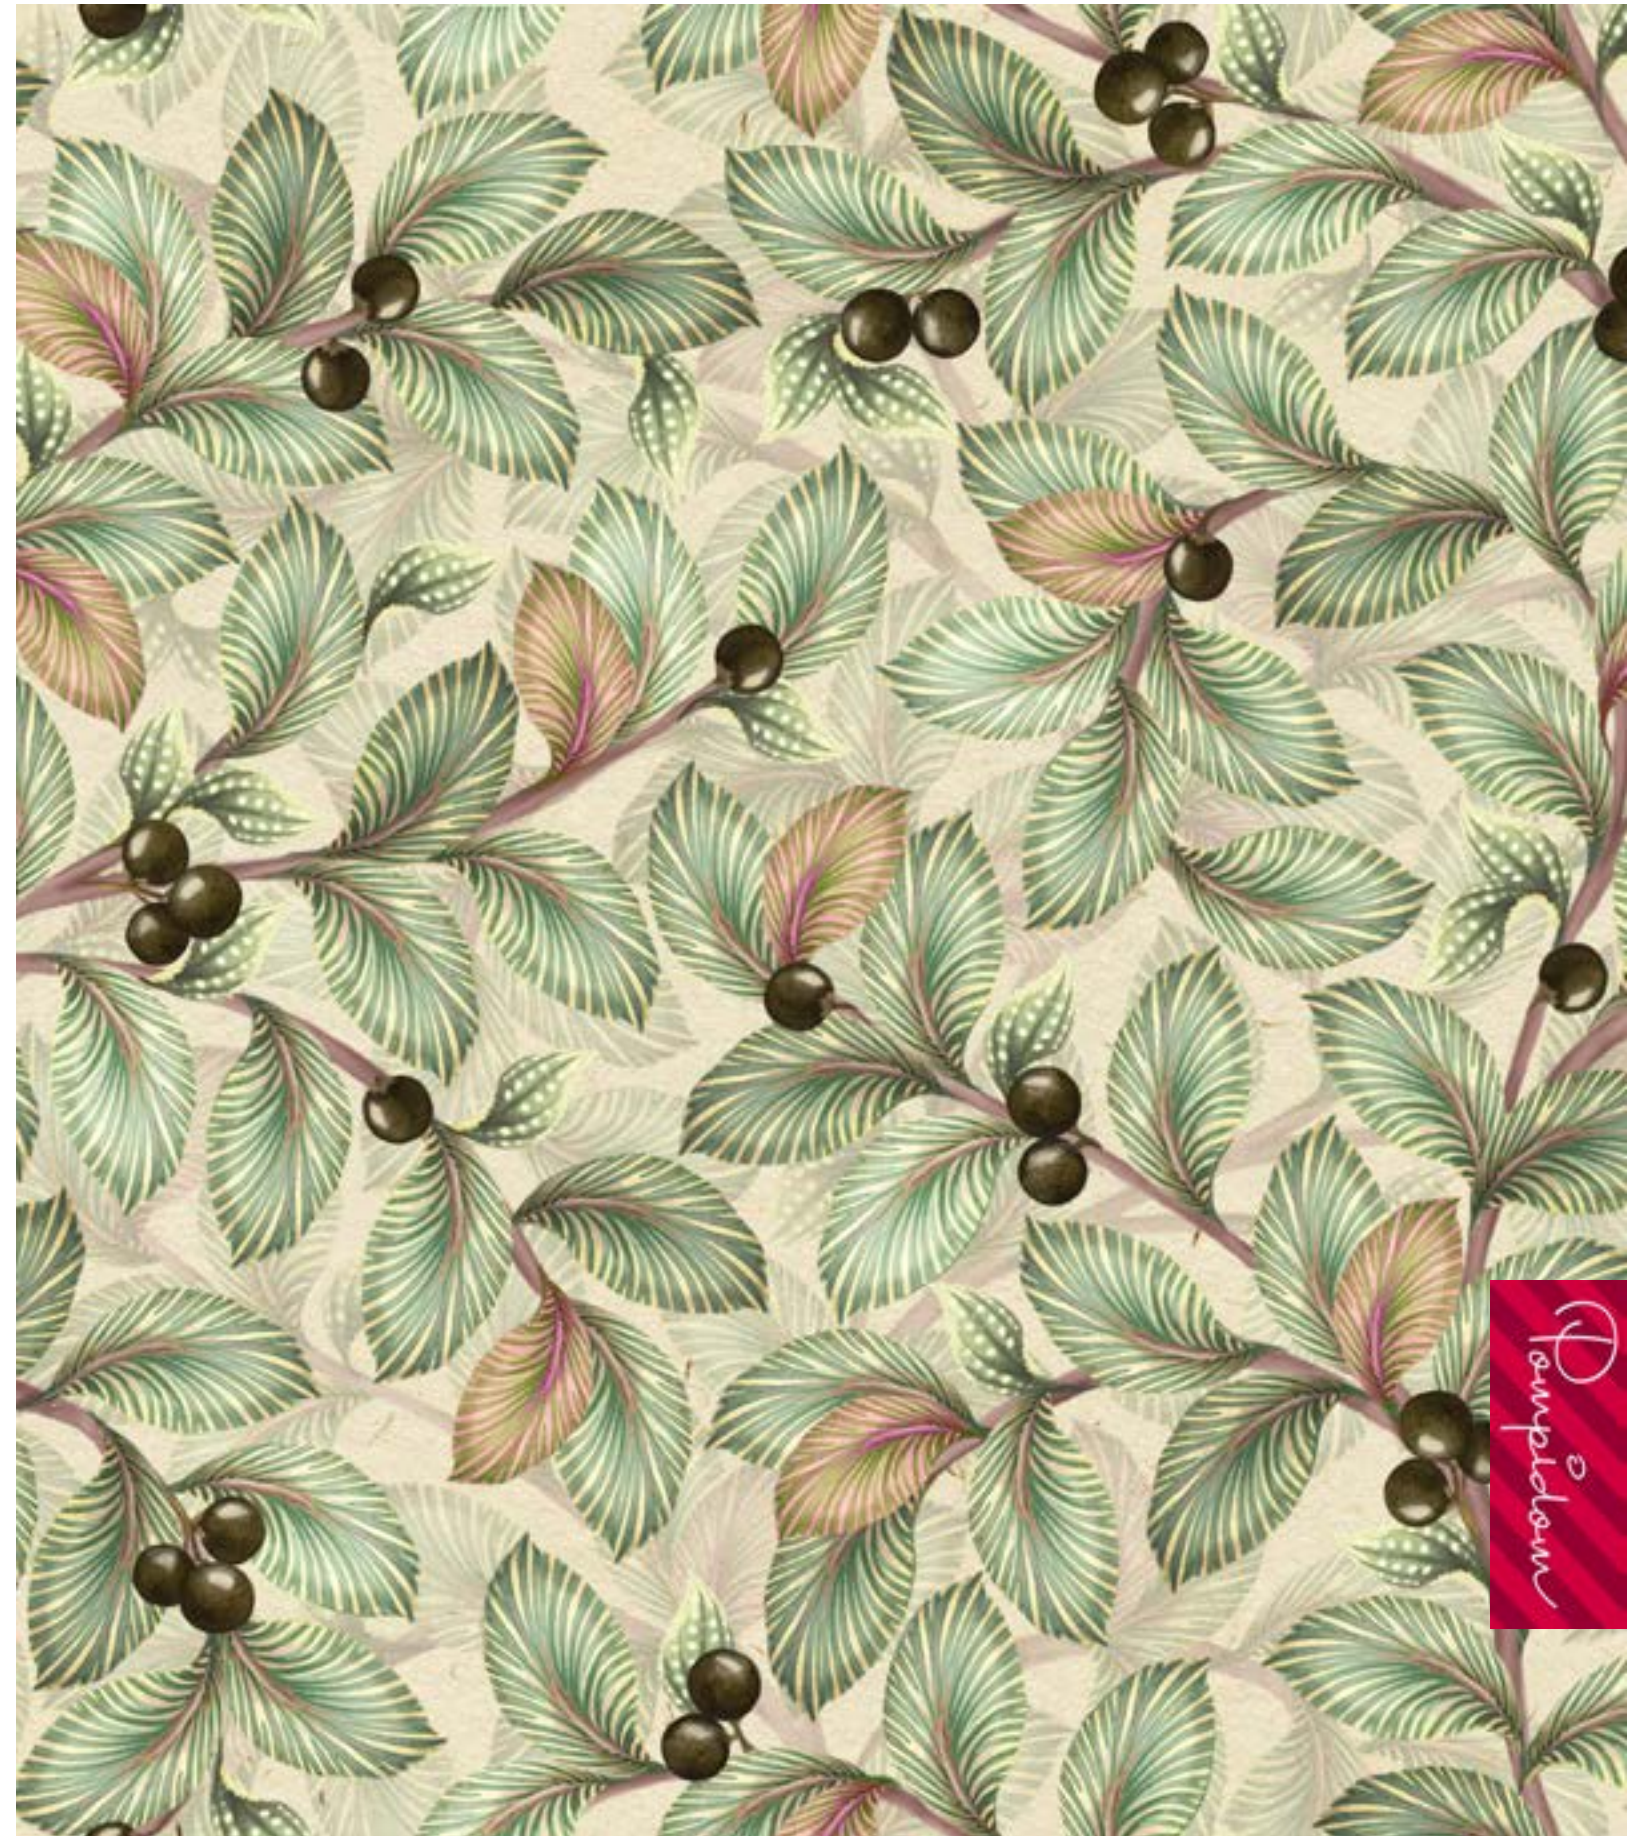

24_016 PALMTREE TREASURE

COLORWAY Off White

CONTACT

www.studiopompidom.com - hello@studiopompidom.com

All images featured in this portfolio are the intellectual property of Studio Pompidom and are protected by copyright law.