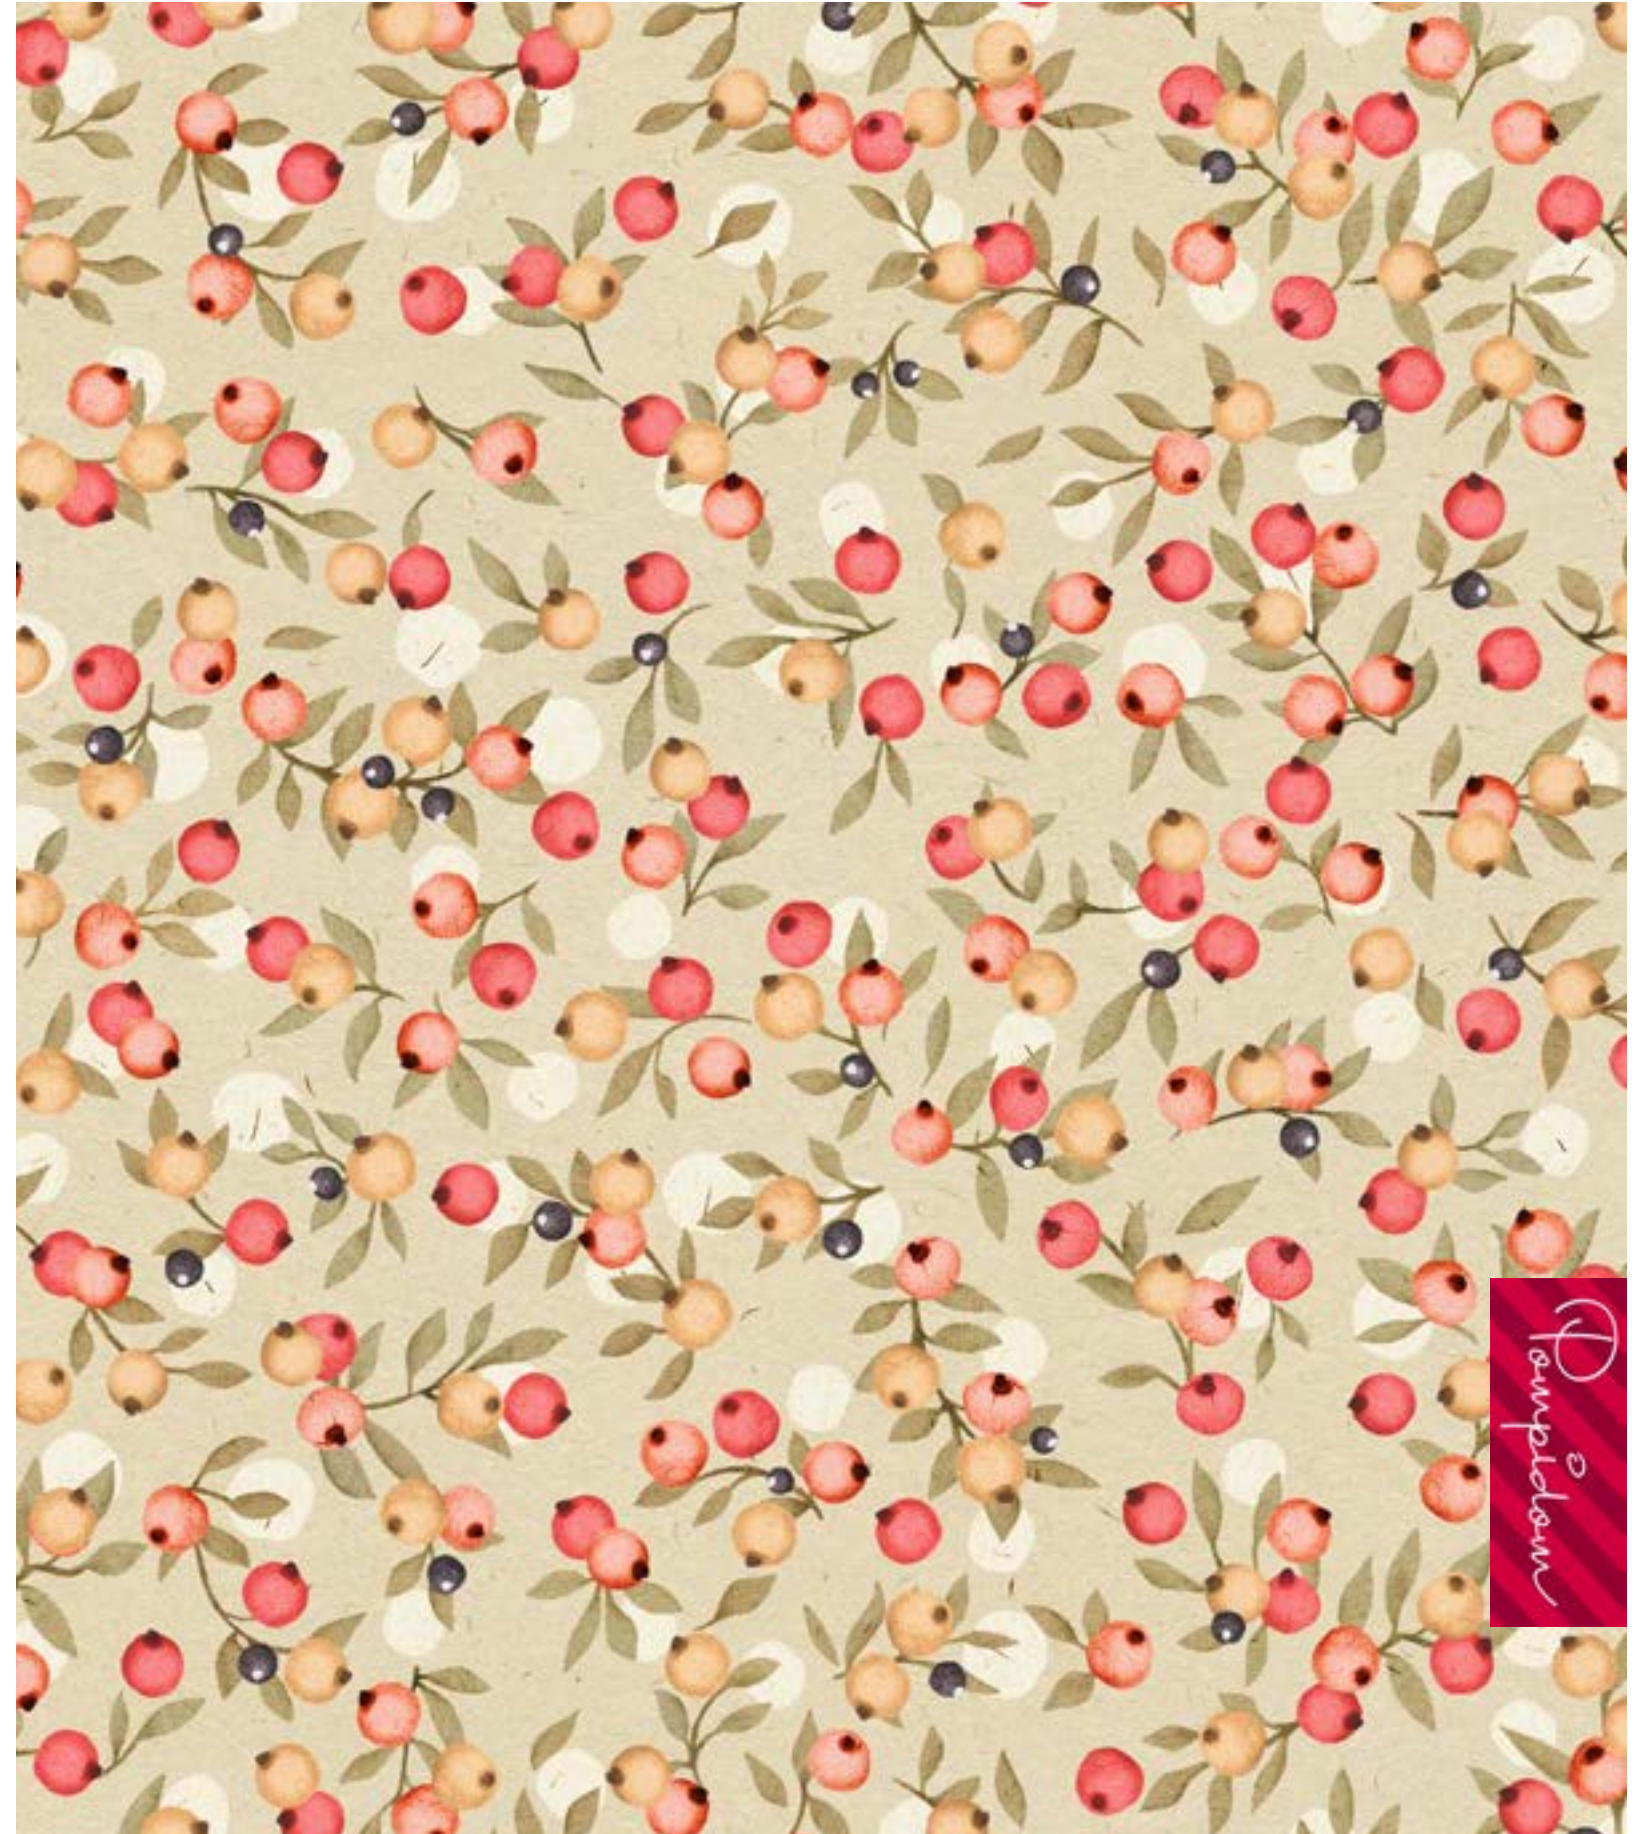

24_016 PALMTREE TREASURE

COLORWAY Off White

CONTACT

www.studiopompidom.com - hello@studiopompidom.com

All images featured in this portfolio are the intellectual property of Studio Pompidom and are protected by copyright law.