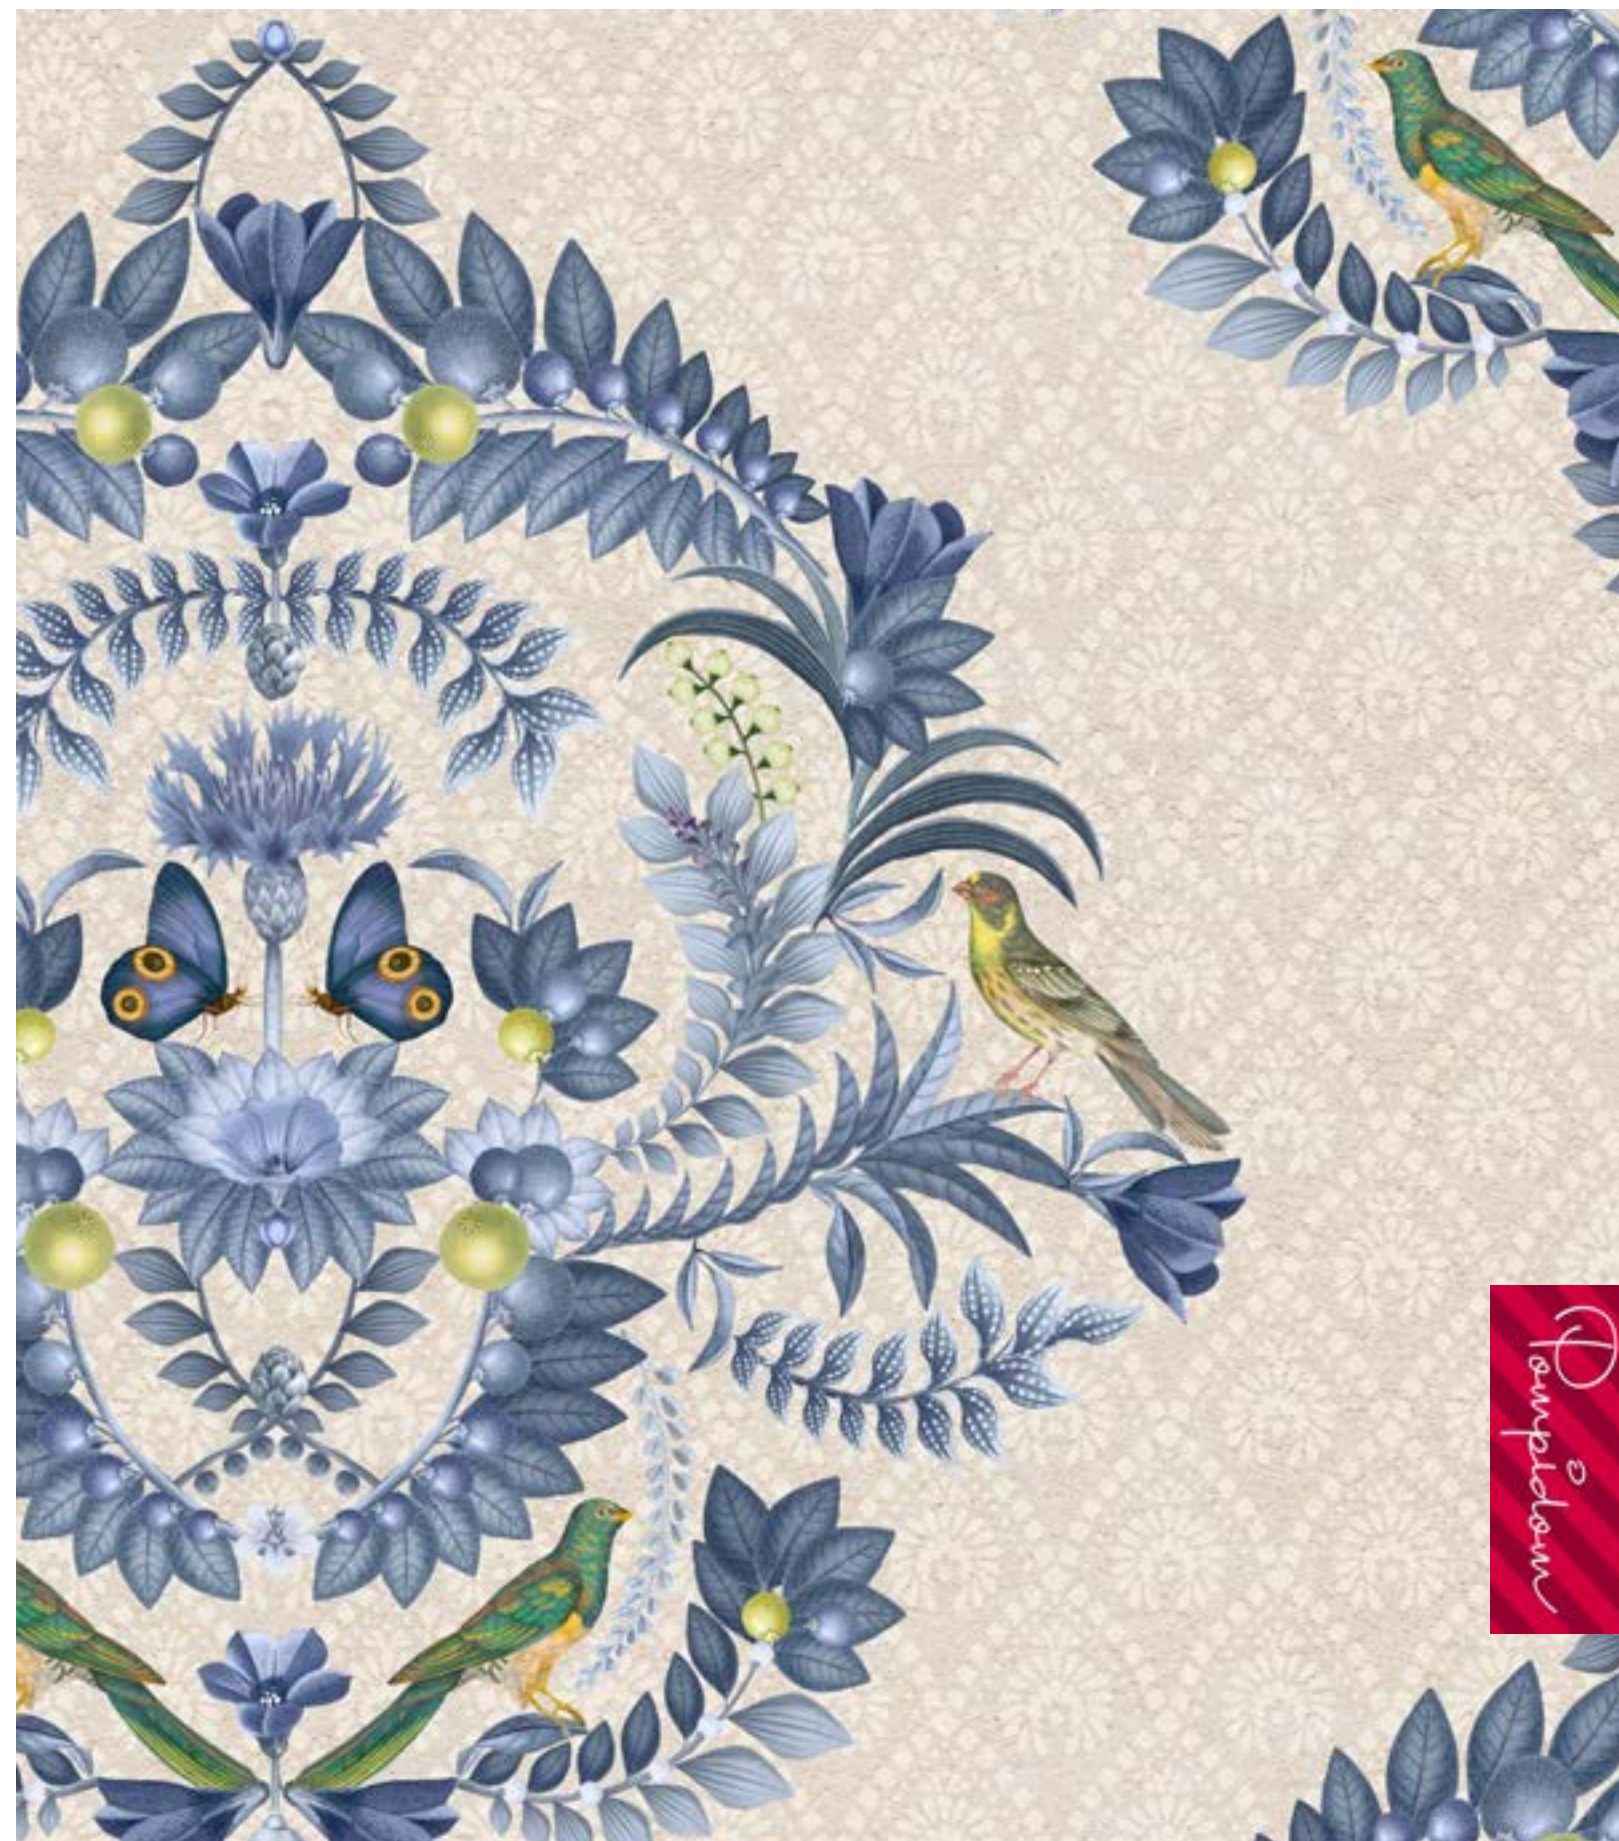

Seamless repeat pattern with adjustable background colors
Dark & Light color options

CONTACT

www.studiopompidom.com - hello@studiopompidom.com

23_003 BIRDEE

COLORWAY Dark

CONTACT

www.studiopompidom.com - hello@studiopompidom.com