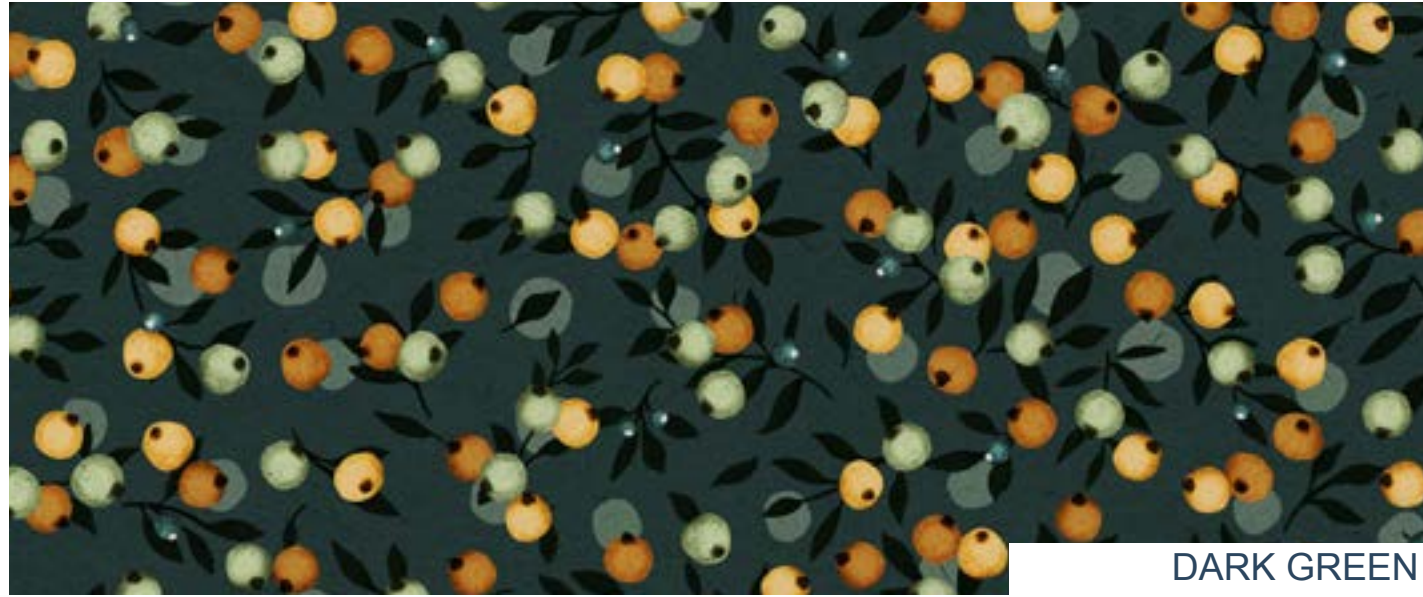

24_001
BE HAPPY CONFETTI

Repeat size 53cm (w) x 64cm (h)
Resolution 300 DPI
Technique Digital drawn by hand
Compatibility Tiff, Photoshop
Repeat Half drop

Seamless repeat pattern with adjustable background colors
Dark & Light color options

CONTACT

www.studiopompidom.com - hello@studiopompidom.com