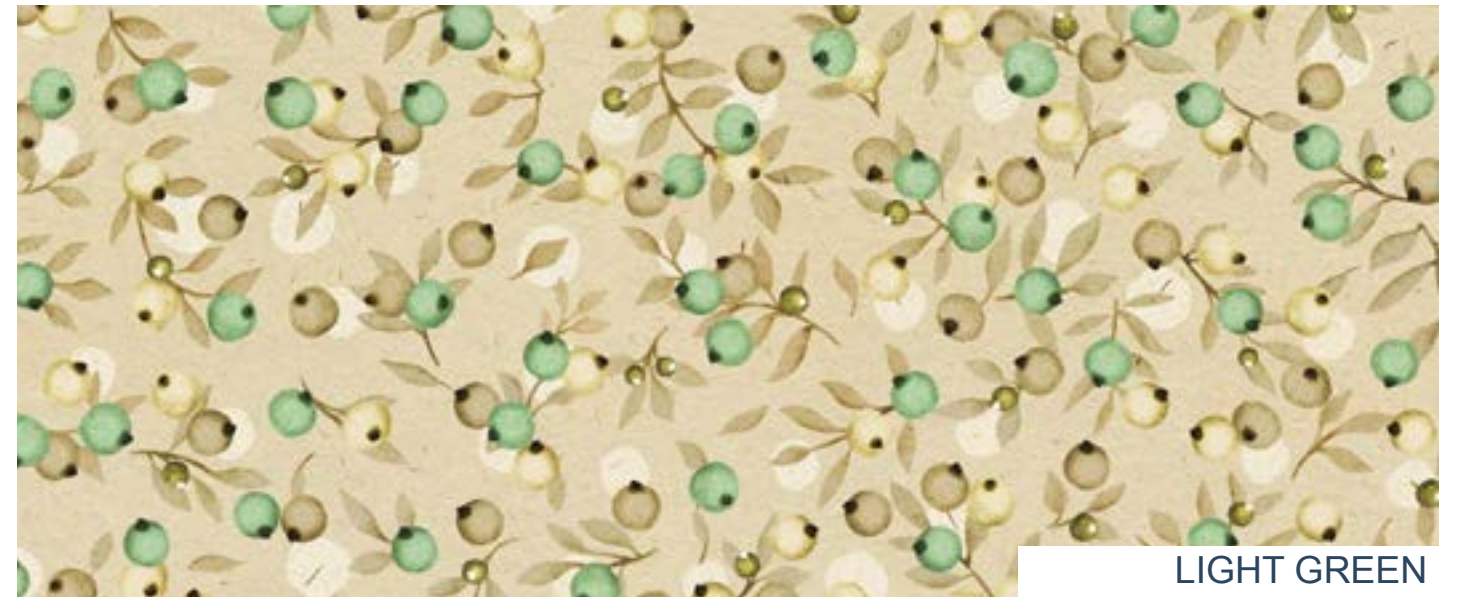

24_001
BE HAPPY CONFETTI

Repeat size 53cm (w) x 64cm (h)
Resolution 300 DPI
Technique Digital drawn by hand
Compatibility Tiff, Photoshop
Repeat Half drop

Seamless repeat pattern with adjustable background colors
Dark & Light color options

CONTACT

www.studiopompidom.com - hello@studiopompidom.com