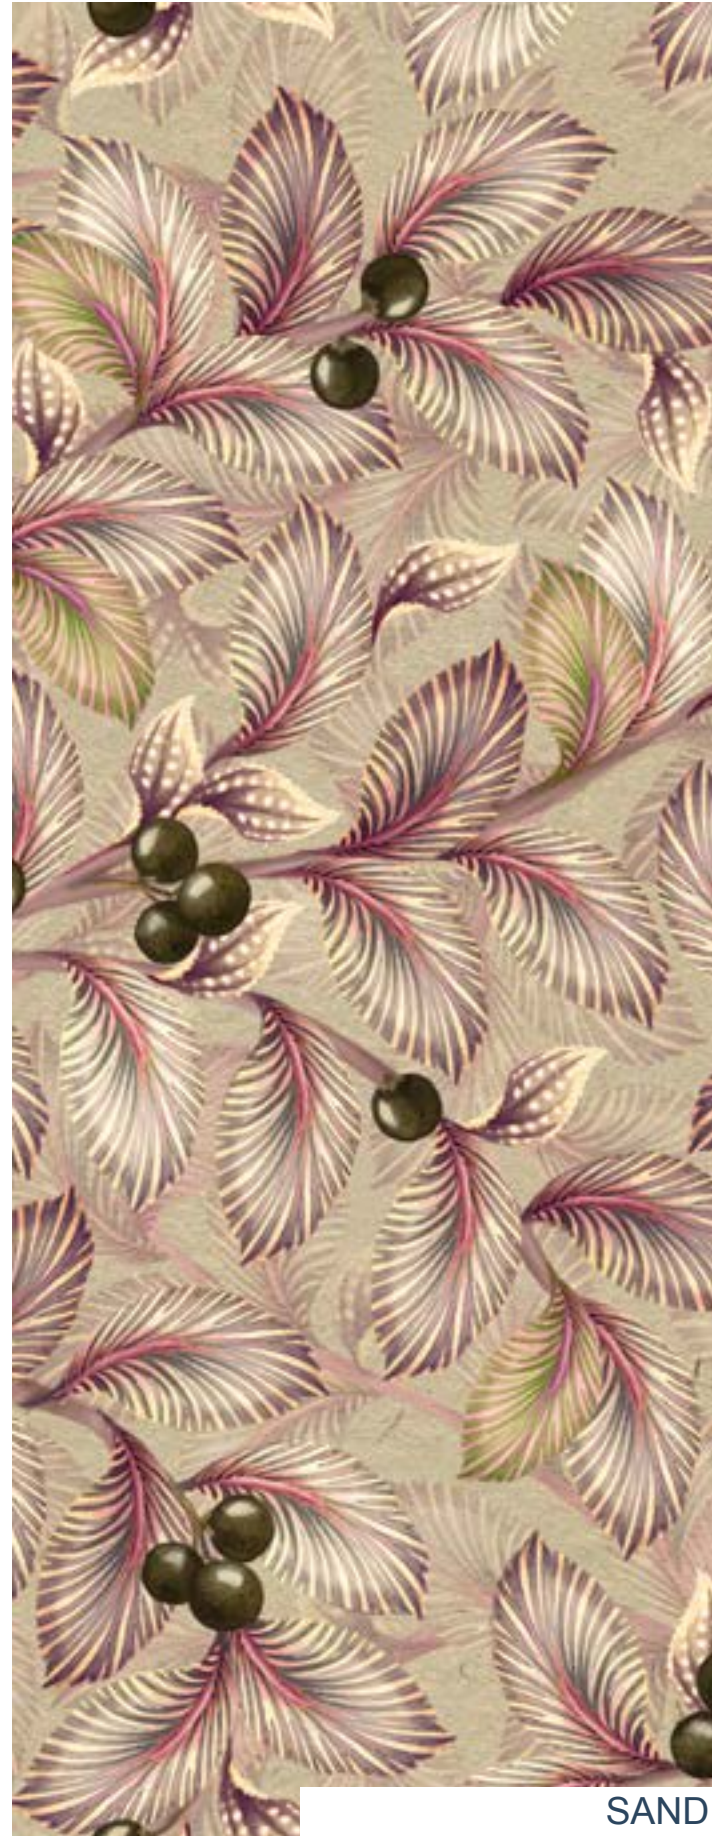

CONTACT

OFF WHITE

SAND

PLUM

NIGHT

24_002 ABSOLUTELY AMAZING

COLORWAY Off White

CONTACT