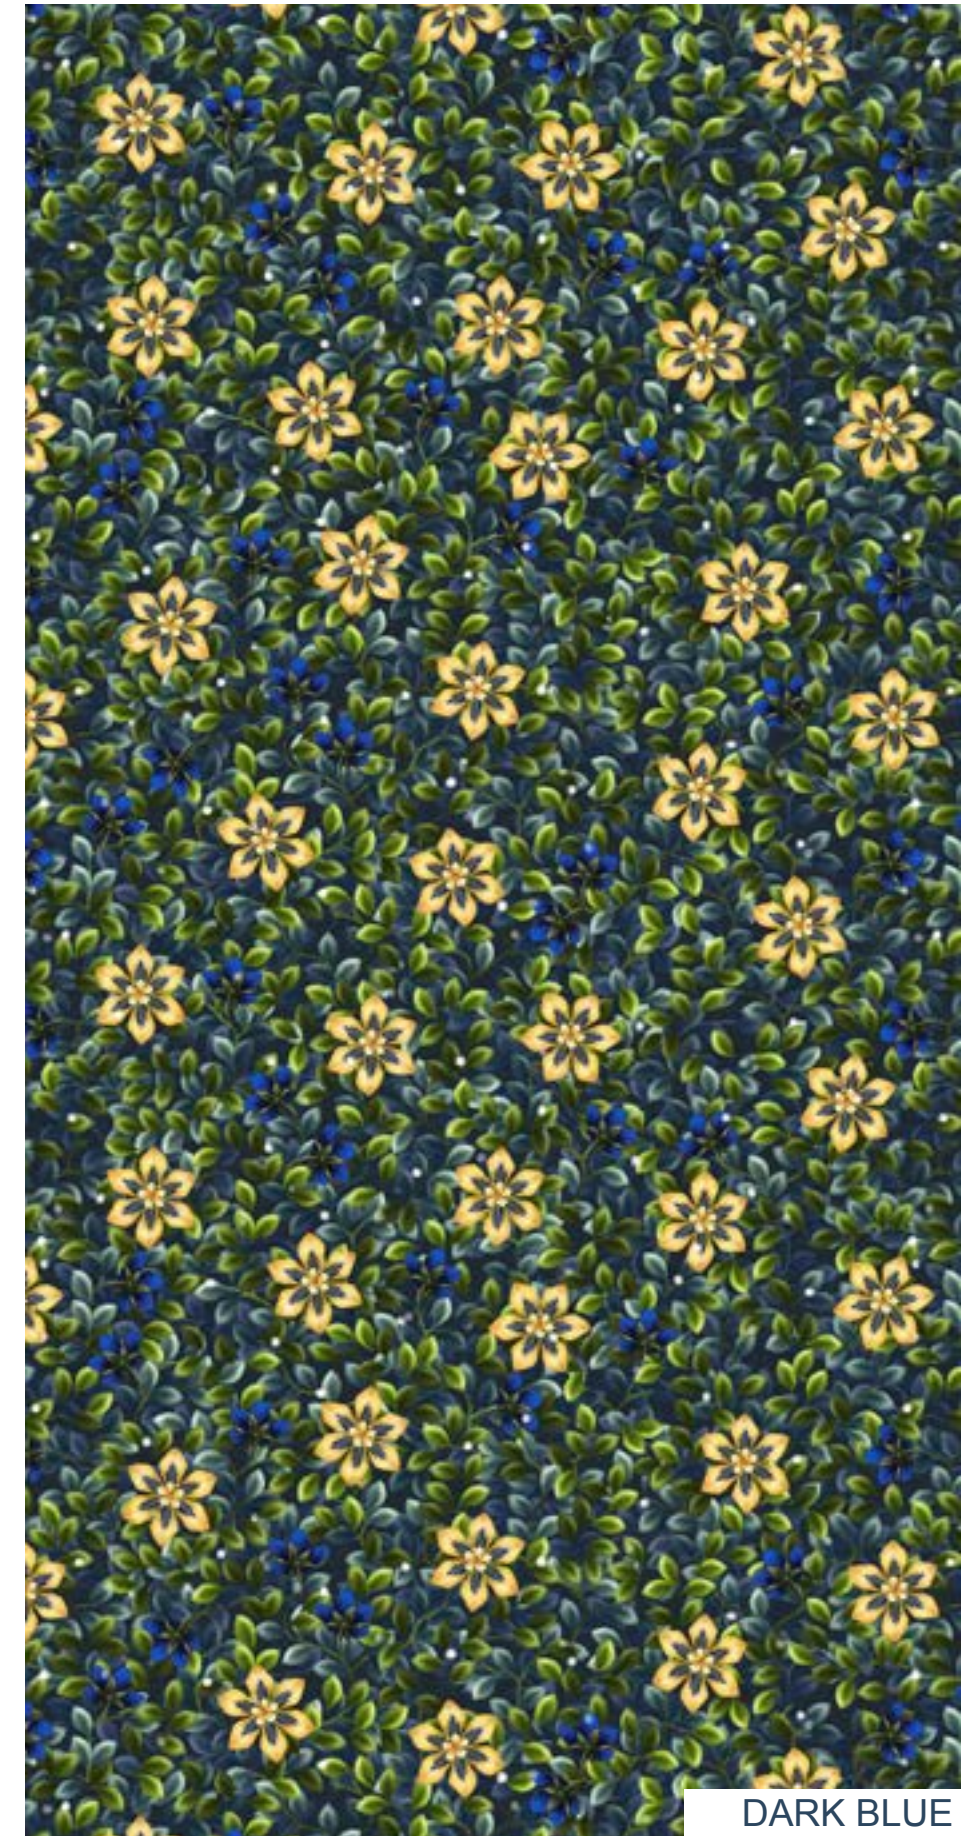

24_026
STAR STRUCK

Repeat size 32cm (w) x 32cm (h)
Resolution 300 DPI
Technique Digital drawn by hand
Compatibility Tiff, Photoshop
Repeat Straight

Seamless repeat pattern with adjustable background colors

CONTACT

All images featured in this portfolio are the intellectual property of Studio Pompidom and are protected by copyright law.

DARK BLUE

www.studiopompidom.com - hello@studiopompidom.com