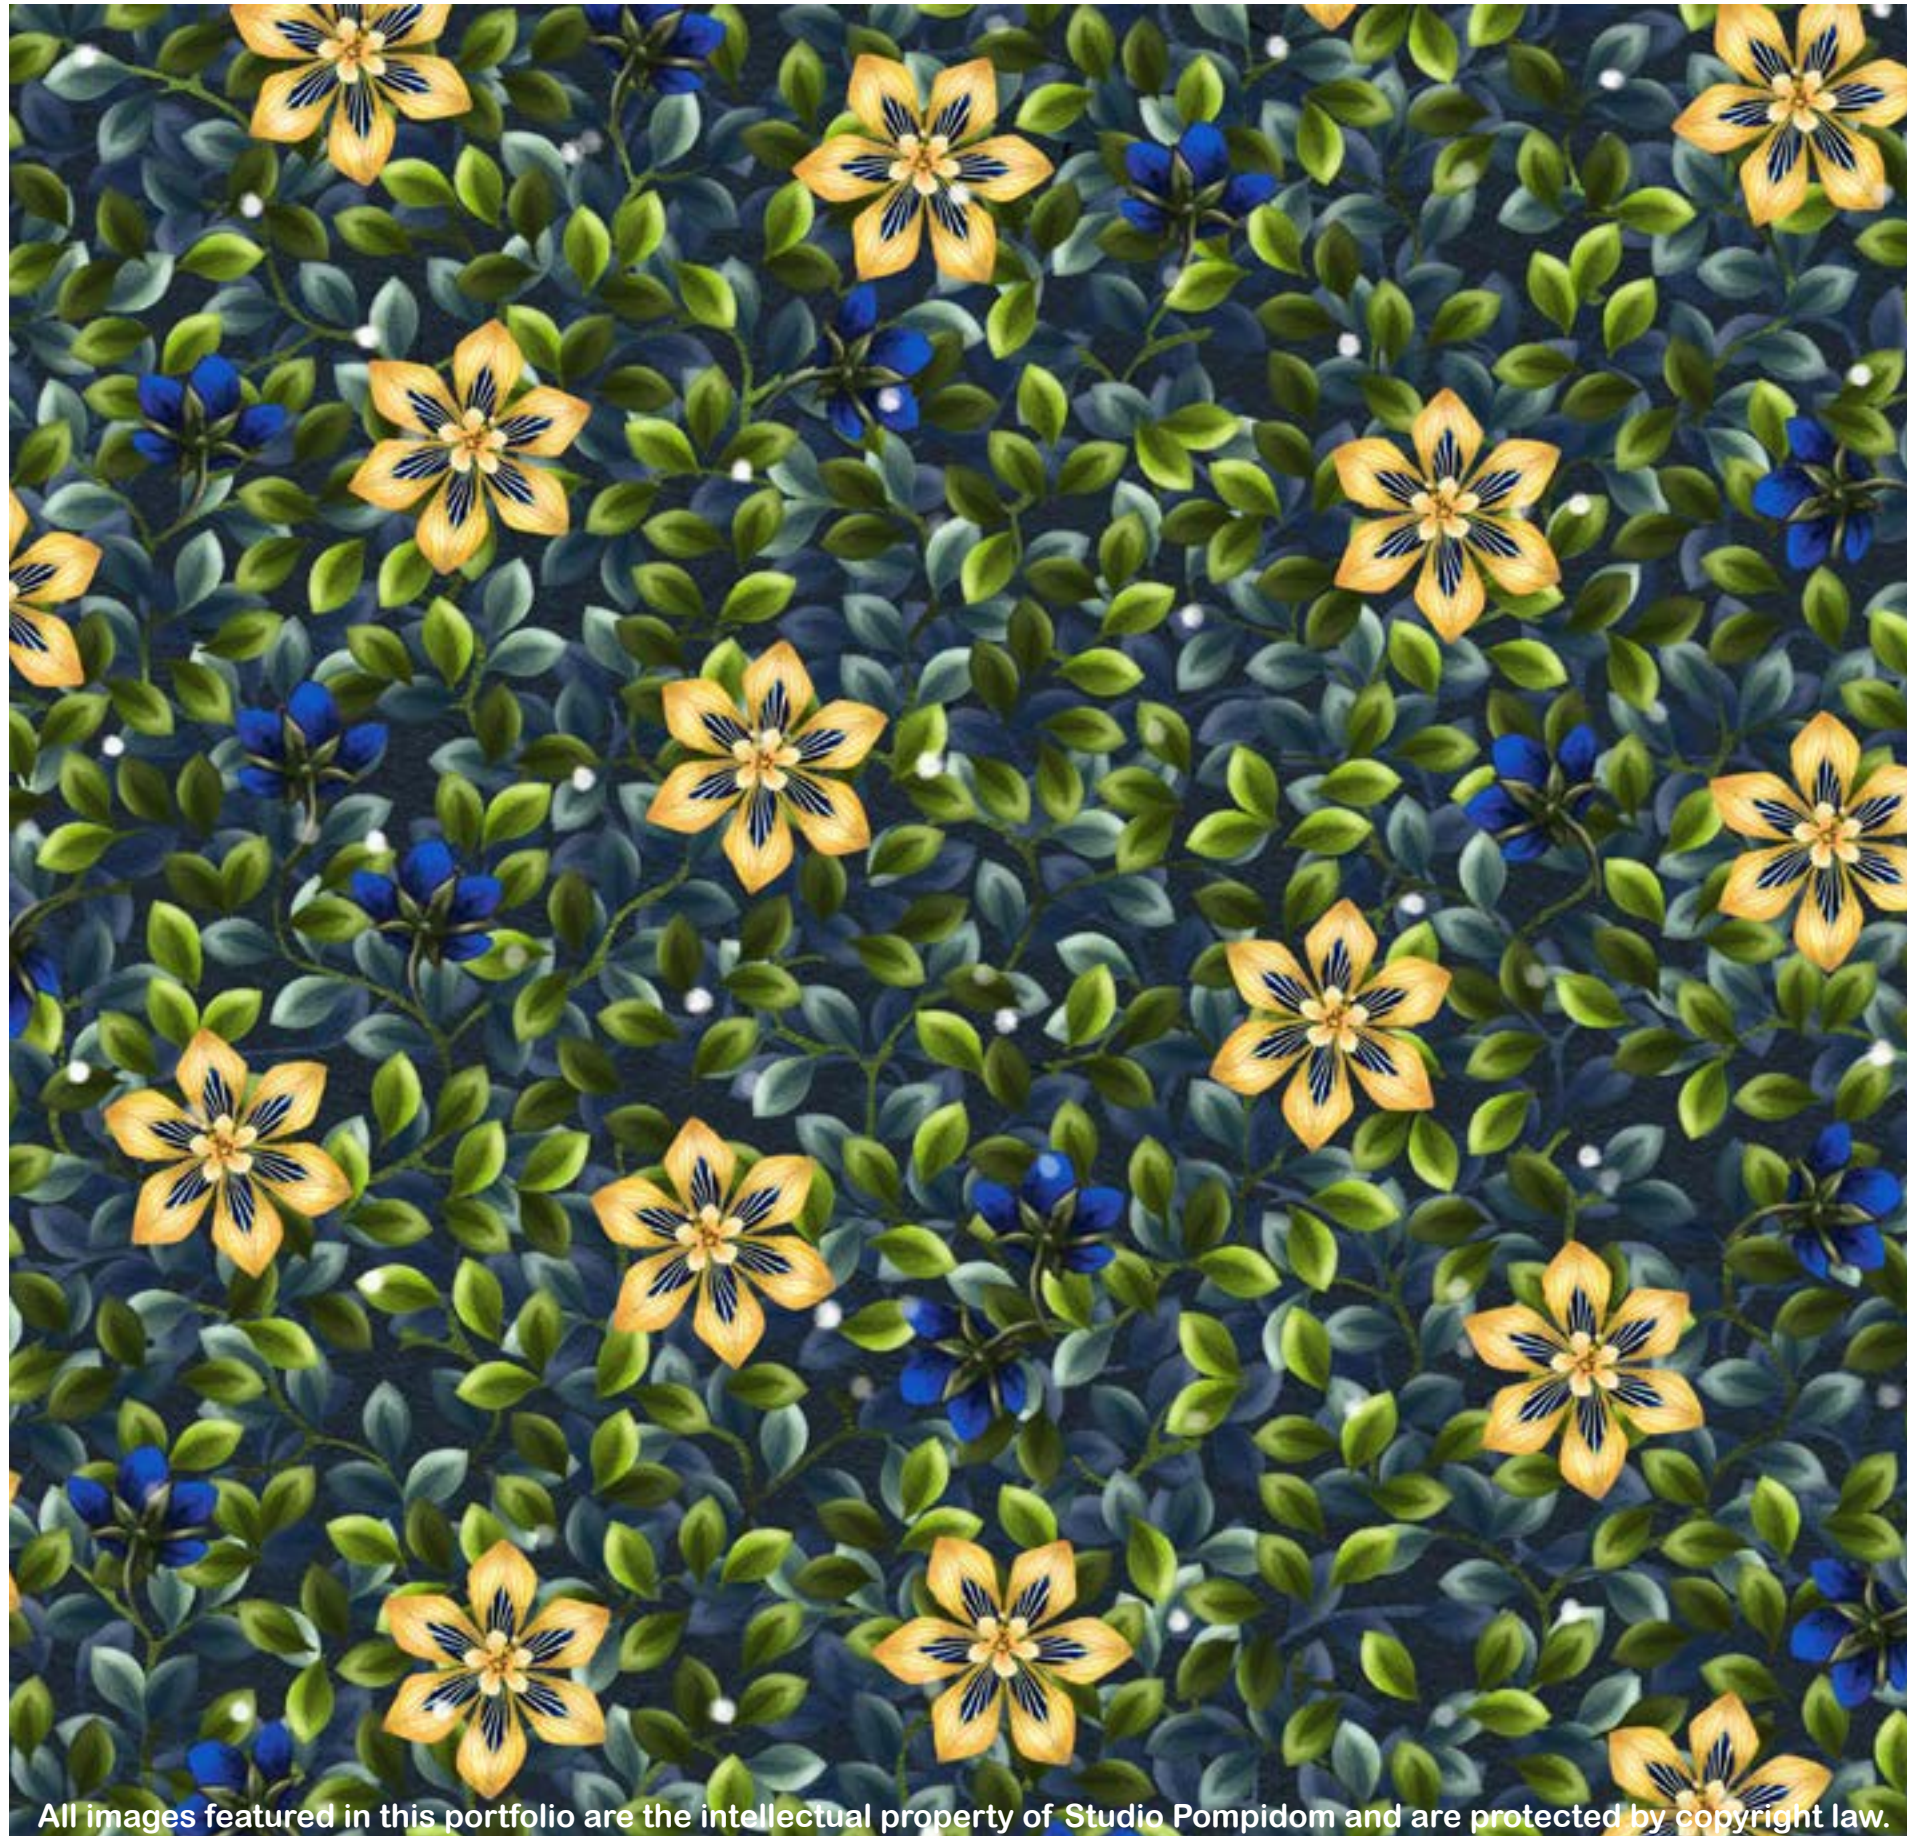

24_026
STAR STRUCK

Repeat size 32cm (w) x 32cm (h)
Resolution 300 DPI
Technique Digital drawn by hand
Compatibility Tiff, Photoshop
Repeat Straight

Seamless repeat pattern with adjustable background colors

CONTACT

All images featured in this portfolio are the intellectual property of Studio Pompidom and are protected by copyright law.

DARK BLUE

www.studiopompidom.com - hello@studiopompidom.com