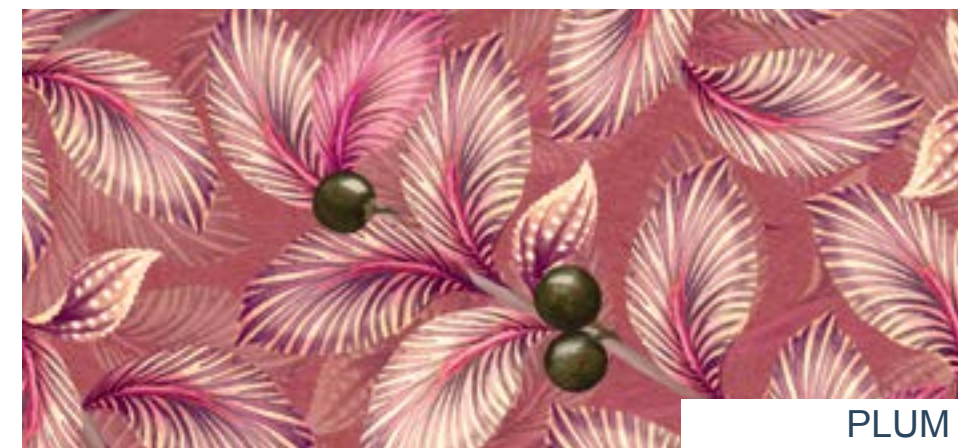

24_005
TIGER LILLY

Repeat size 32cm (w) x 32cm (h)
Resolution 300 DPI
Technique Digital drawn by hand
Compatibility Tiff, Photoshop
Repeat Straight

Seamless repeat pattern with adjustable background colors
Dark & Light color options

CONTACT

SAND

All images featured in this portfolio are the intellectual property of Studio Pompidom and are protected by copyright law.

www.studiopompidom.com - hello@studiopompidom.com