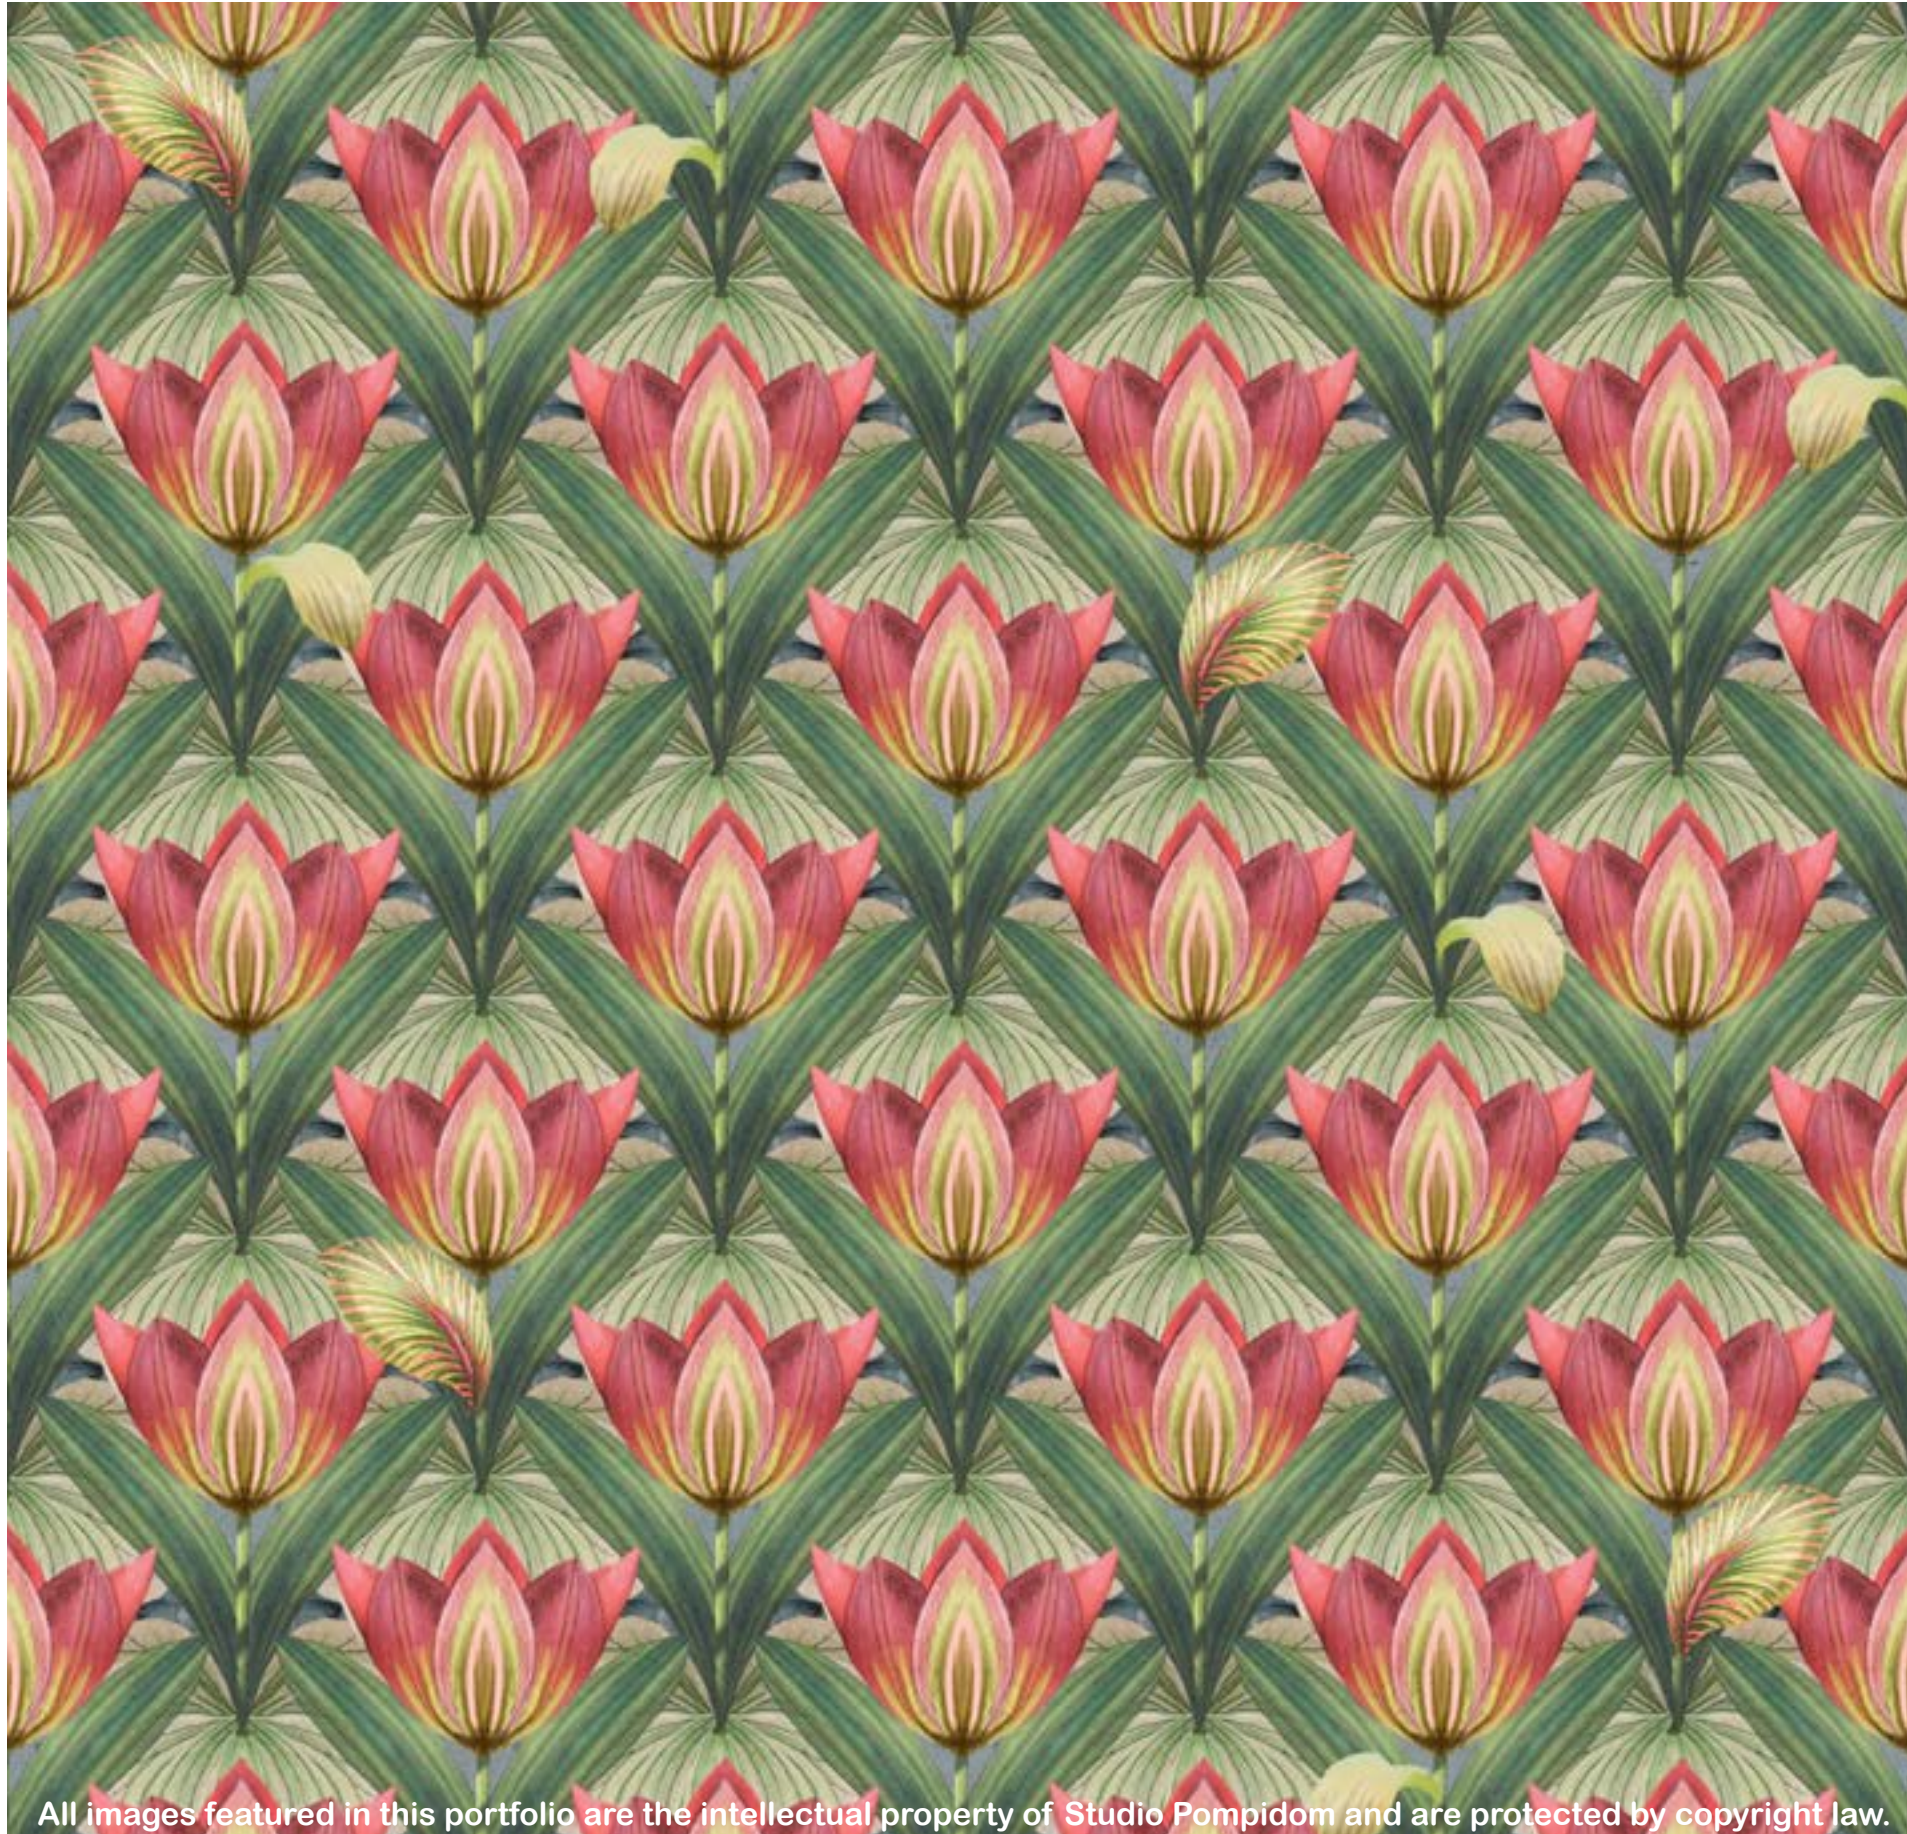

24_004
TRUE TULIPS

Repeat size 32cm (w) x 32cm (h)
Resolution 300 DPI
Technique Digital drawn by hand
Compatibility Tiff, Photoshop
Repeat Straight

Seamless repeat pattern with adjustable background colors
Dark & Light color options

CONTACT

All images featured in this portfolio are the intellectual property of Studio Pompidom and are protected by copyright law.

www.studiopompidom.com - hello@studiopompidom.com

NIGHT