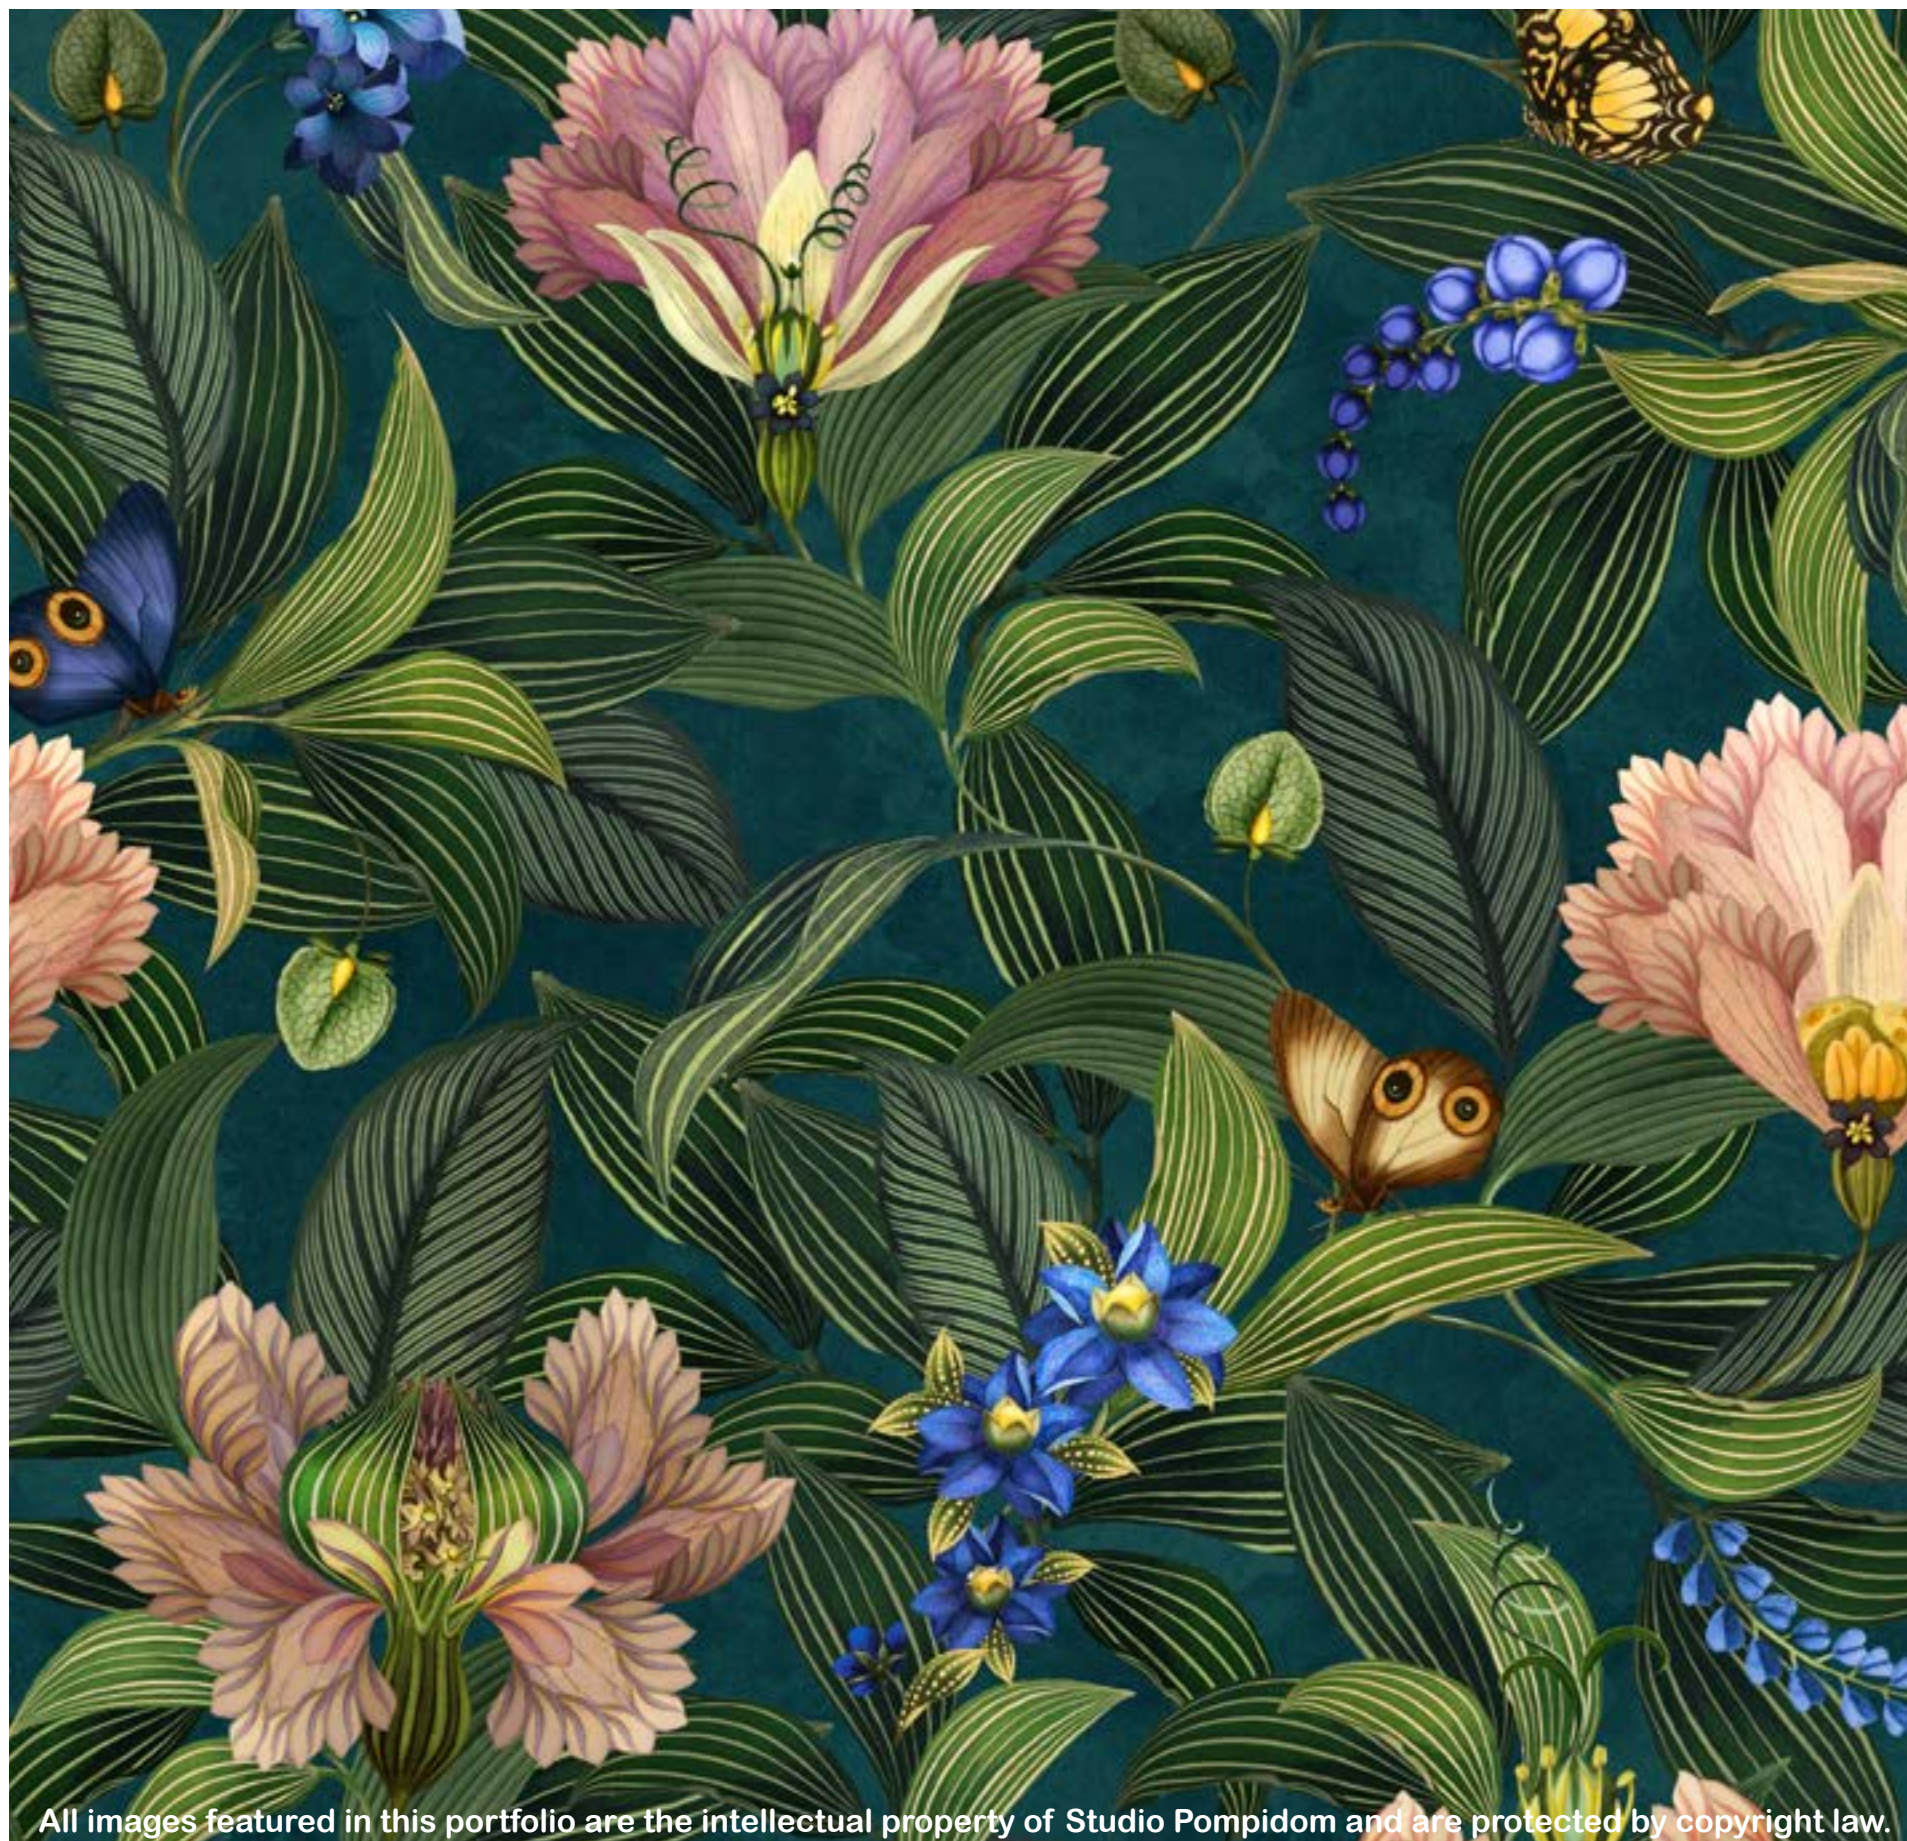

23_011
VELVET BLOOM

Repeat size 53cm (w) x 64cm (h)
Resolution 300 DPI
Technique Digital drawn by hand
Compatibility Tiff, Photoshop
Repeat Straight

Seamless repeat pattern with adjustable background colors
Dark & Light color options
Possibility to use Individual illustrations in high resolution
with transparent background

CONTACT

All images featured in this portfolio are the intellectual property of Studio Pompidom and are protected by copyright law.

www.studiopompidom.com - hello@studiopompidom.com