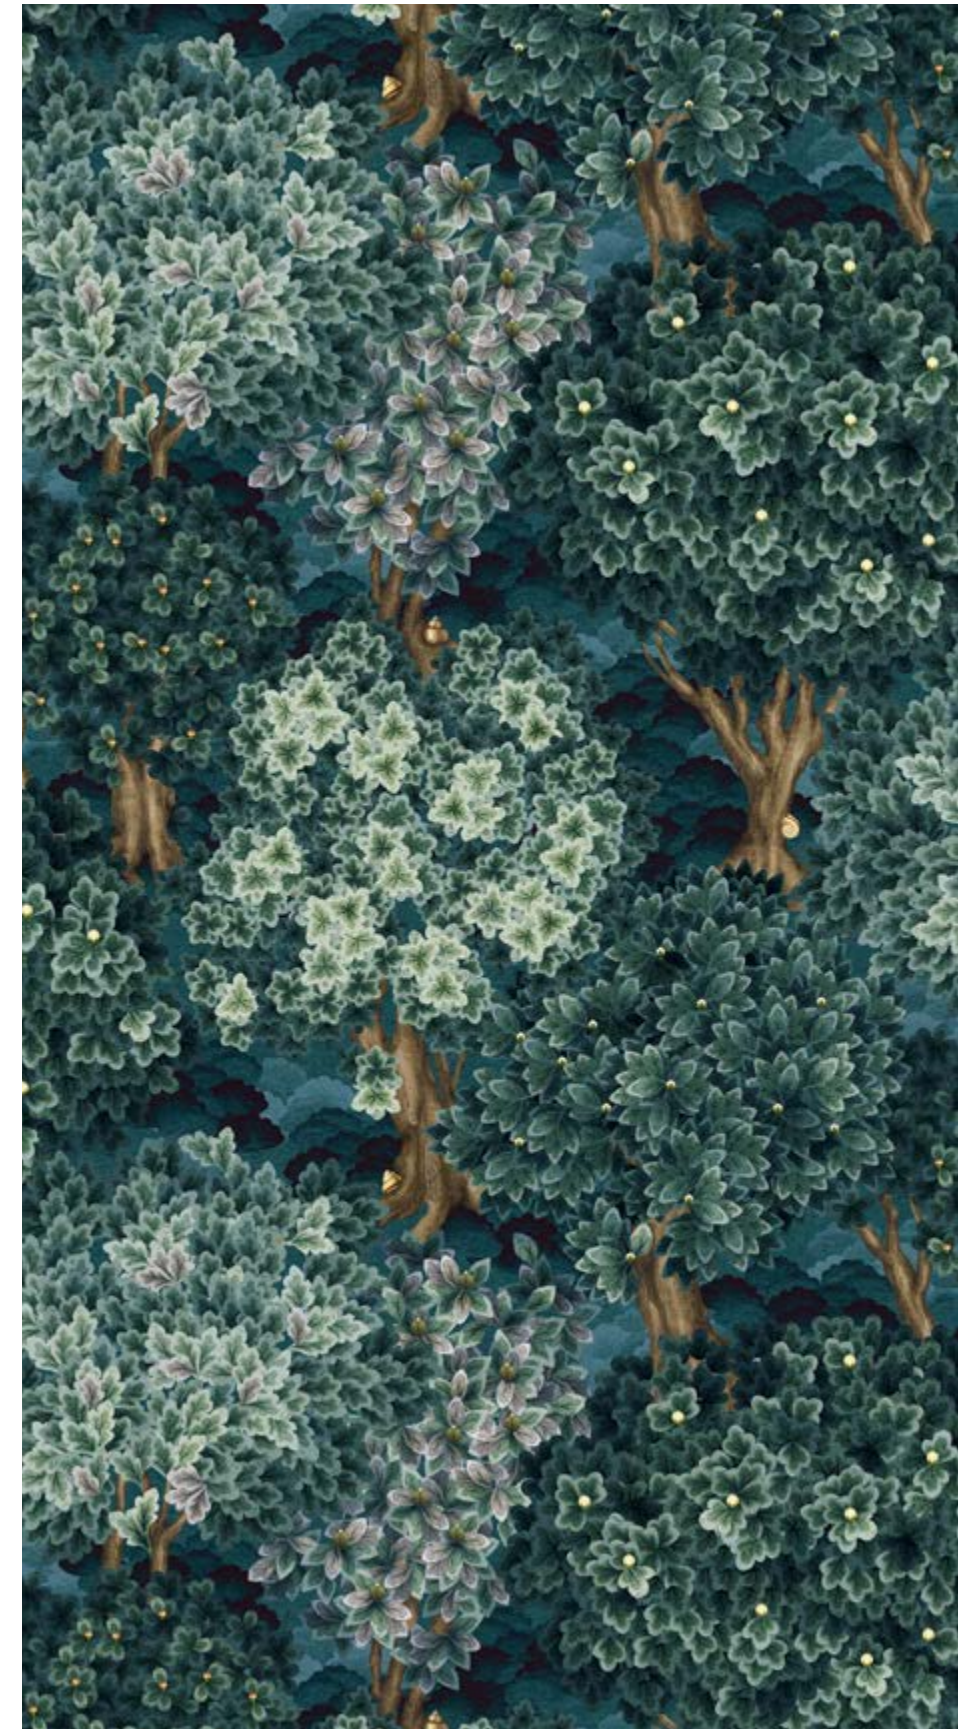

24_017 INTO THE WOODS

Repeat size 53cm (w) x 64cm (h)
Resolution 300 DPI
Technique Digital drawn by hand
Compatibility Tiff, Photoshop
Repeat Half Drop

Seamless repeat pattern with adjustable background colors
Possibility to use Individual illustrations in high resolution with transparent background

CONTACT

www.studiopompidom.com - hello@studiopompidom.com

All images featured in this portfolio are the intellectual property of Studio Pompidom and are protected by copyright law. These images may not be reproduced, distributed, or used in any form without prior written consent from Studio Pompidom. For licensing inquiries or permission to use images, please contact Studio Pompidom: hello@studiopompidom.com